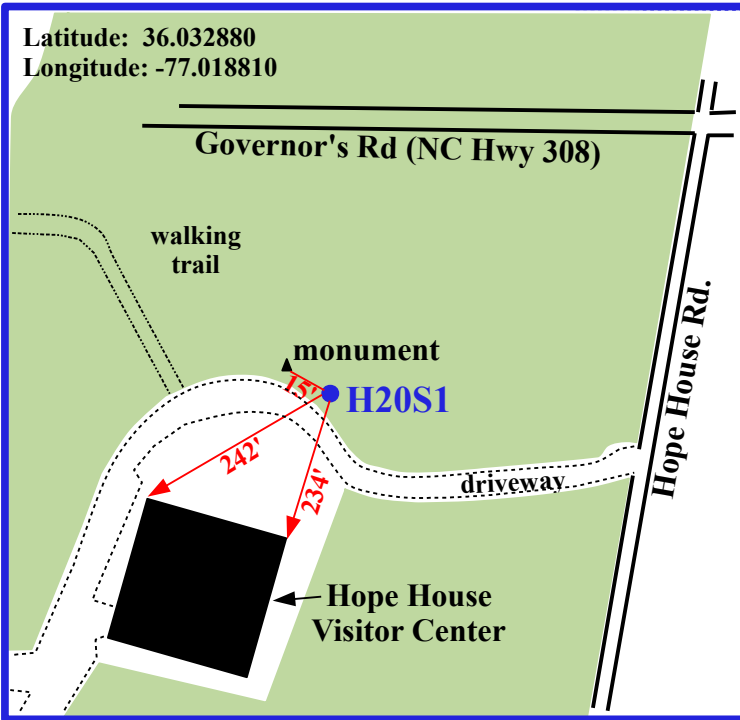

**Site Map**  
North Carolina  
Monitoring Well Network  
Hope Plantation, H20S  
Windsor, Bertie County

**Note:** This map is for informational purposes only. It does not authorize any party to enter onto any lands depicted herein.

**Hope Plantation  
Station  
1 well**

Windsor  
~ 5 miles