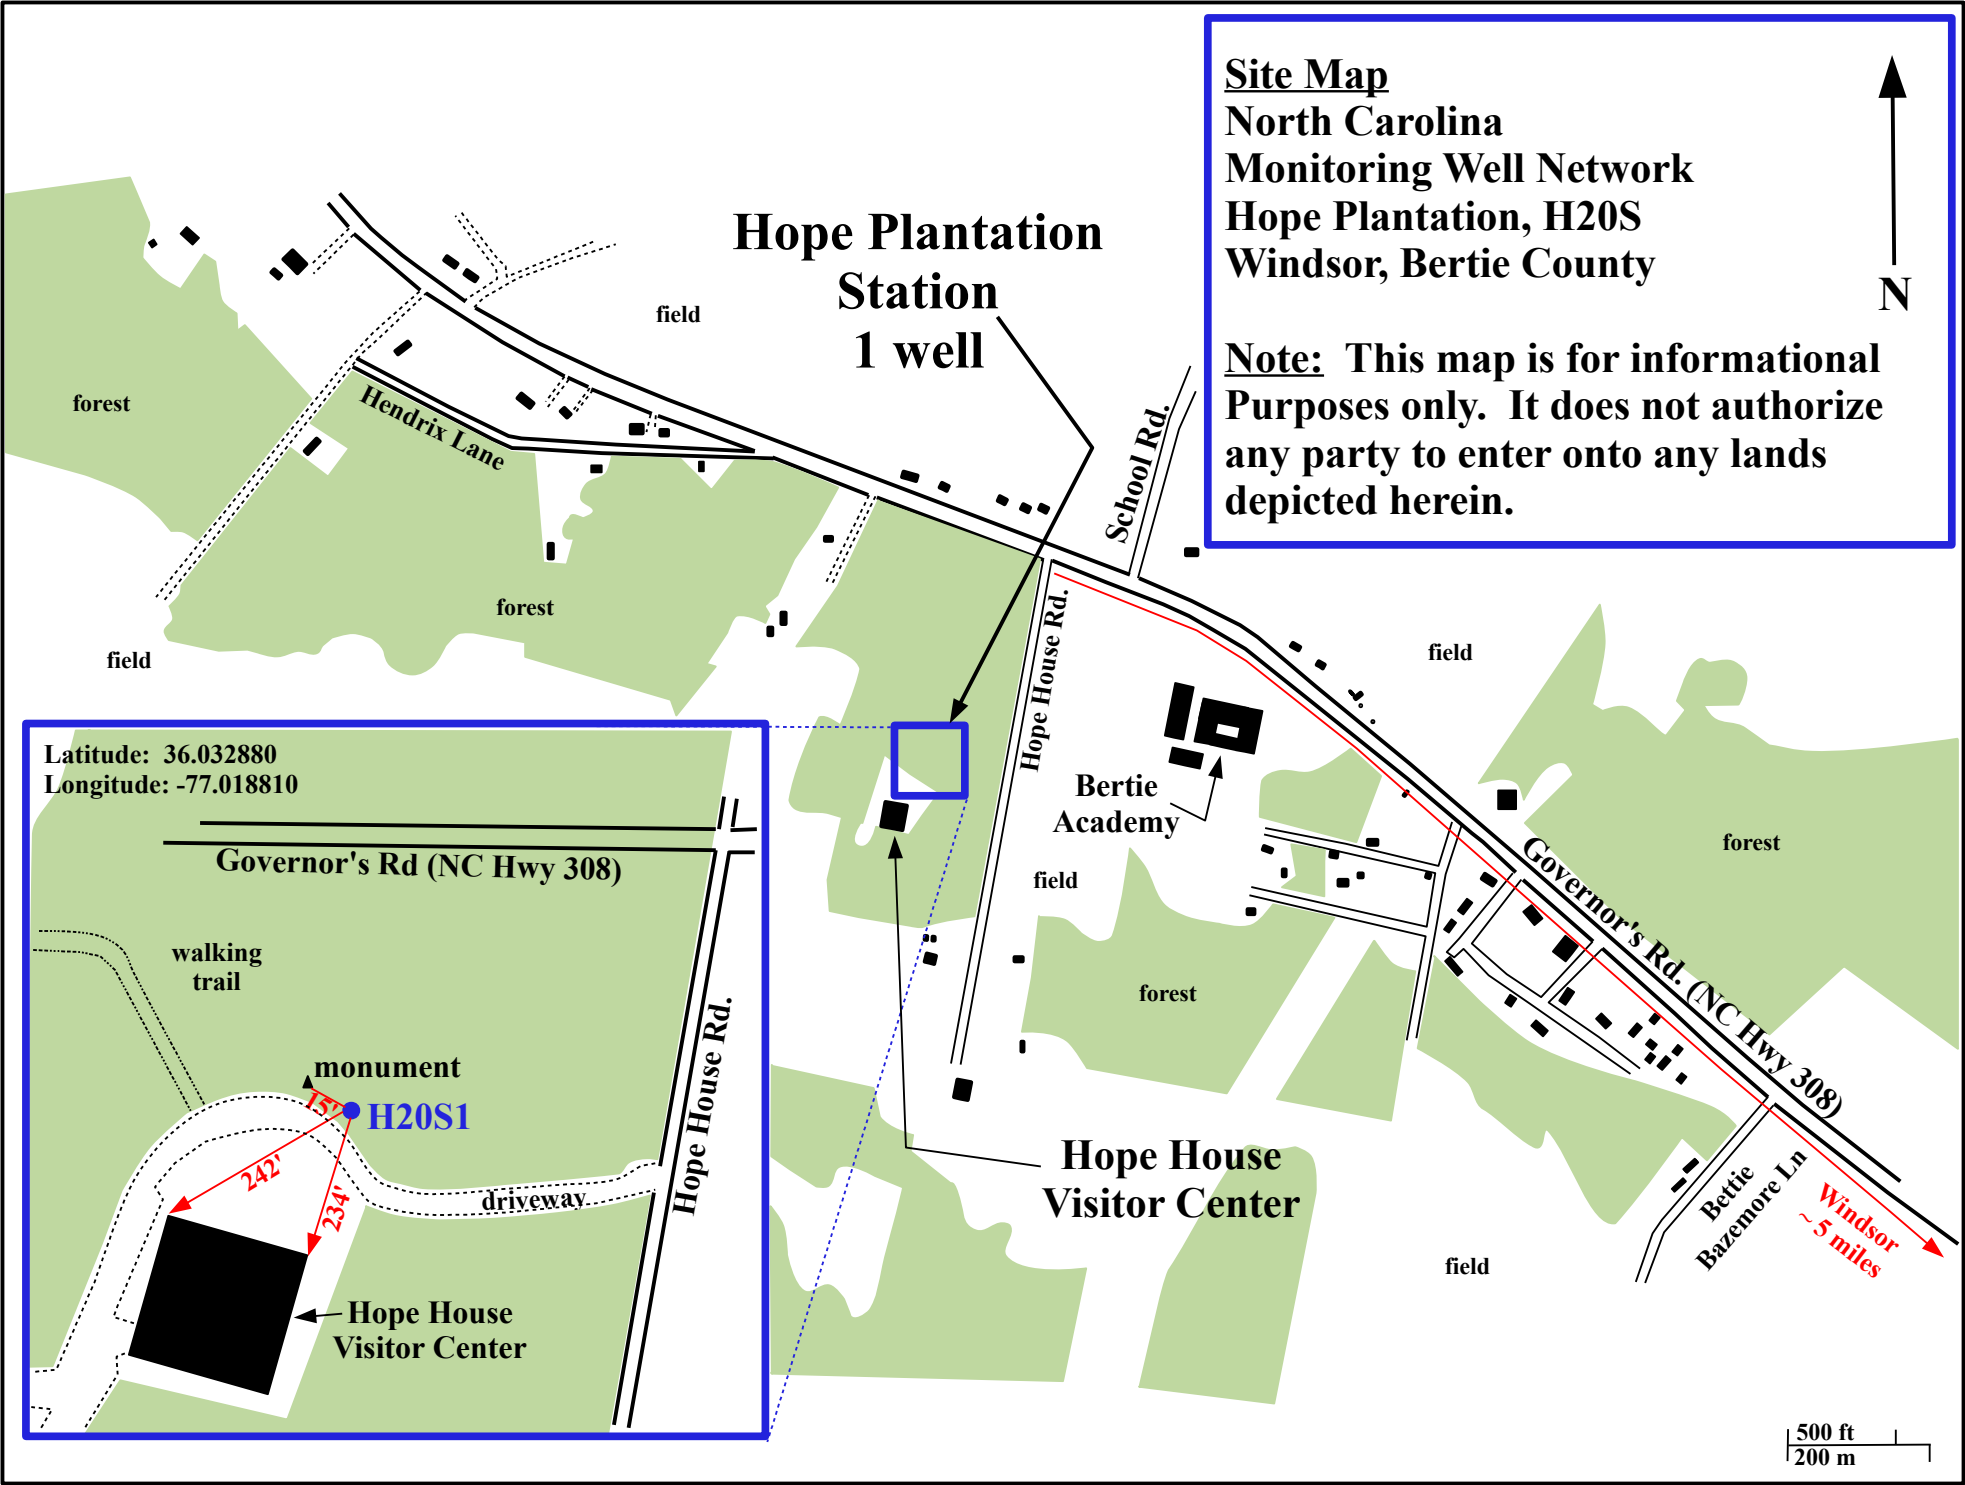

**Site Map**  
North Carolina  
Monitoring Well Network  
Hope Plantation, H20S  
Windsor, Bertie County

**Note:** This map is for informational purposes only. It does not authorize any party to enter onto any lands depicted herein.

**Hope Plantation  
Station  
1 well**

Windsor  
~ 5 miles